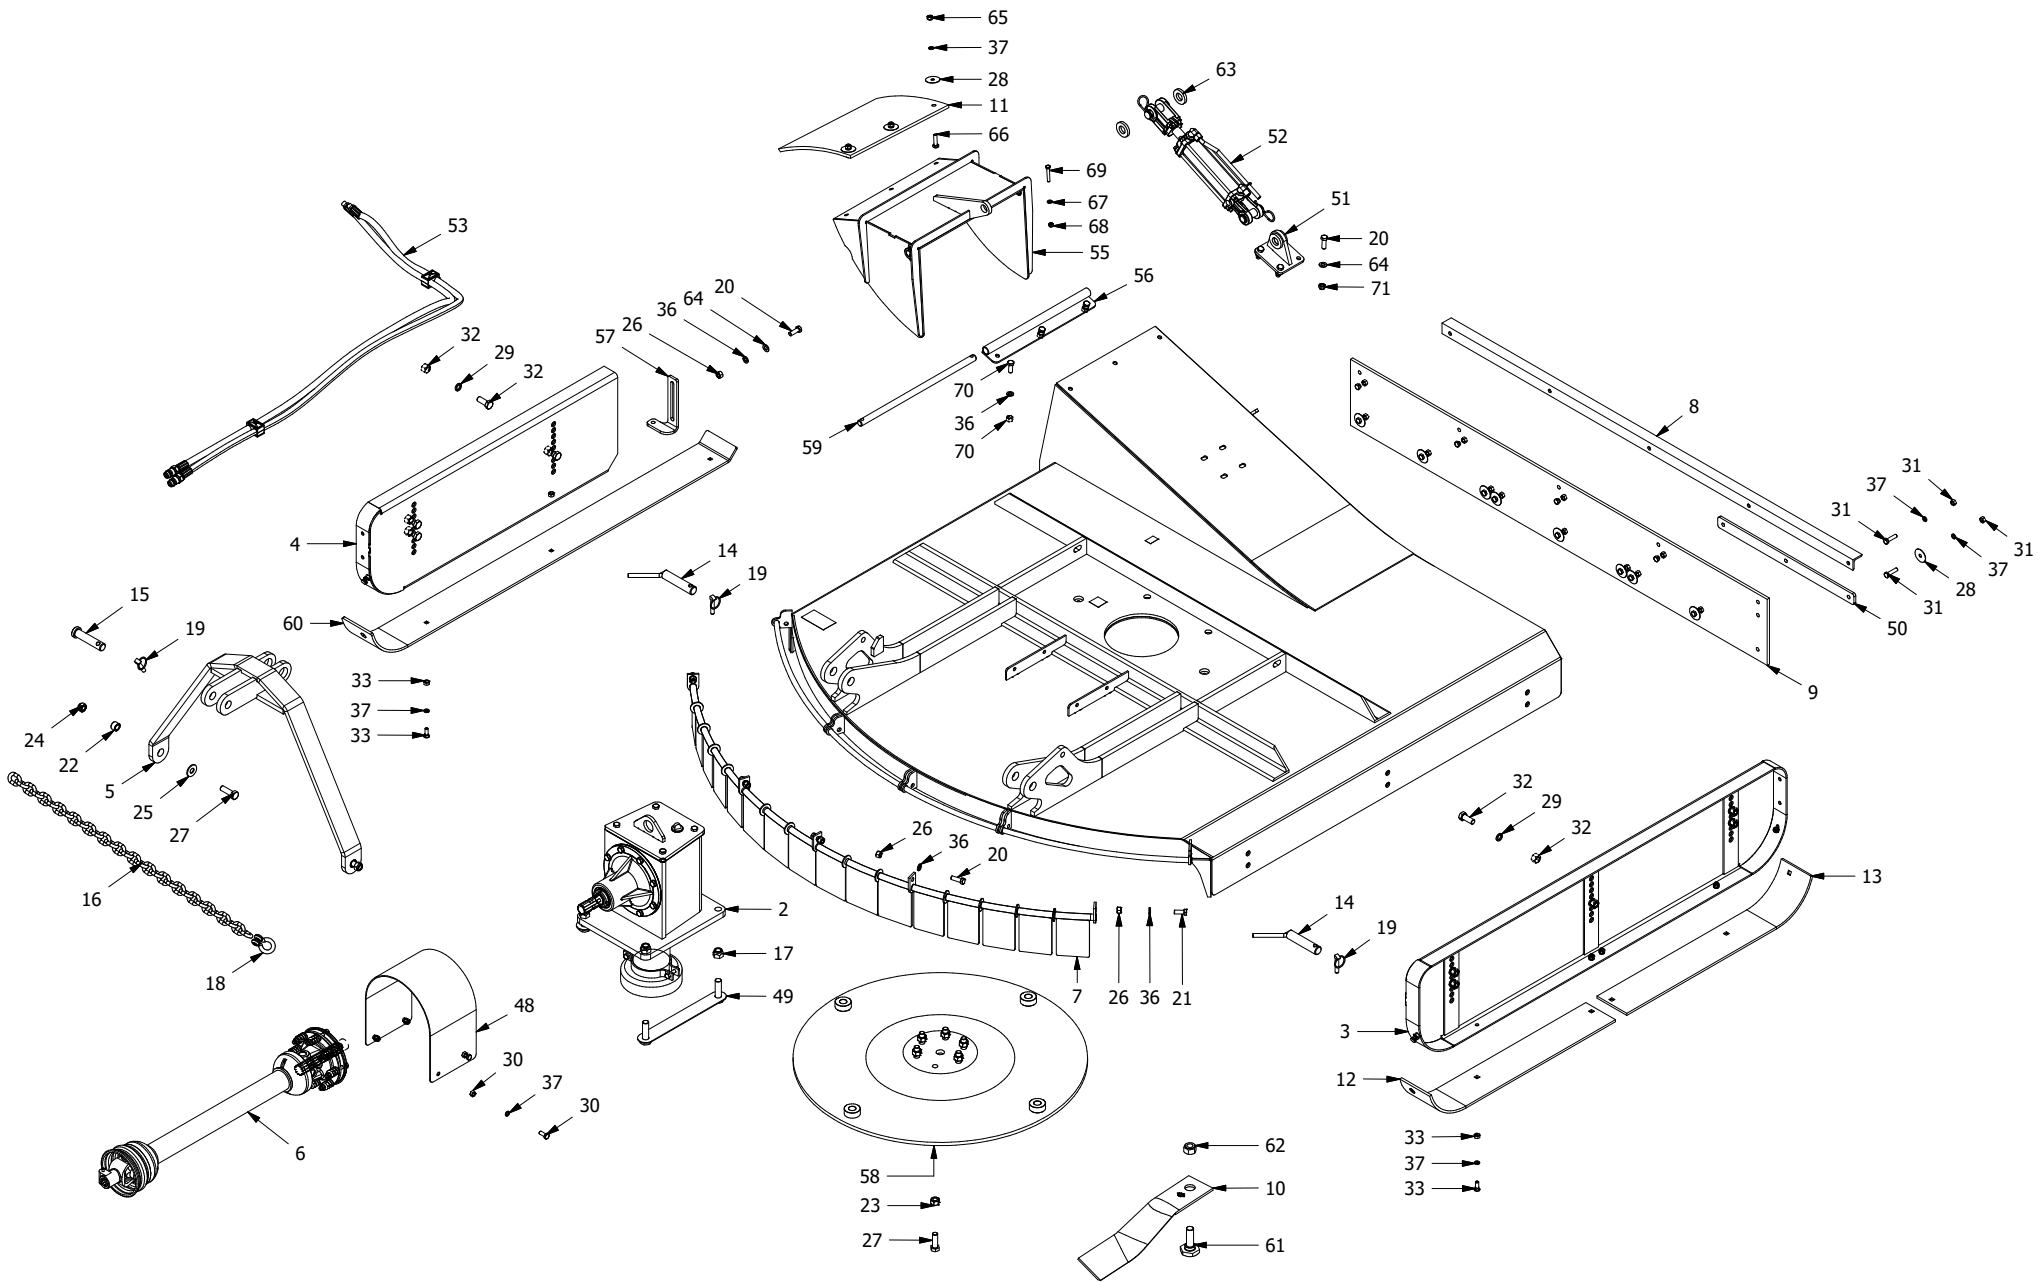

F80-180 Side Discharge Slasher
A0059

**F80-180 Side Discharge Slasher
A0059**

Item	Part Number	Description	Qty	Item	Part Number	Description	Qty
1	H0567	Painted Hull F80/180SD Mulcher	1	37	M91002	Washer Spring M10 Galv	30
2	H1400A	Gearbox F80 1:1.87 Falcon	1	38	M3172	Decal DANGER STAY AWAY - ROTATING.....	1
3	H0406	Side Panel	1	39	M3003	Serial plate Metal FALCON	1
4	H0568	Skid Plate F80/150SD & 80/180SD Special	1	40	M3173	Decal Lifting hook	1
5	H0602	Top mast Cat1/2	1	41	M3175	Decal PROUD TO BE SOUTH AFRICAN	1
6	T600960CE112F22	PTO shaft T60 960 112 F22	1	42	M3170	Decal VERY IMPORTANT BEFORE USING.....	1
7	H0285A	Stone Guard 80/180SD Mulcher	1	43	M3171	Decal Baie Belangrik Alvorens U Die	1
8	H0286	Rubber Guard Securing Bar F80/180SD	1	44	M3174	Decal IMPORTANT WHEN LOADING.....	1
9	M3761	Rubber Guard 80/180SD Mul 1830x250x10mm	1	45	M3178	Decal Blade/Lem	1
10	H1467	Blade 12x100x530.0mm 32.5 C 150/180 Mulch	4	46	M3184	Decal F80/180SD Mulcher	1
11	M3762	Rubber Guards F80/180SD Mul 445x250x10mm	1	47	M3187	Decal ATTENTION If your tractor is	1
12	H0418	Skid runner 8x130 RH	1	48	H0702	PTO Guard	1
13	H0428	Skid runner 8x130 LH	1	49	H1448	Ganged bolts 3/4UNFx2-1/2 Galv	2
14	H7115	Pin Btm link Cat2 125mm	2	50	H0288	Reinforcing Flat Bar 40x8x595mm	3
15	H0632	Pin Top link Cat2	1	51	H0268	Bracket Cylinder Mount	1
16	R0611	Chain Gr5 10mm 2T	2	52	M7416B	Cylinder Hydraulic DB20006-106	1
17	M61919	Nut Nyloc 3/4UNF	4	53	M7423	Kit Hydraulic A0059	1
18	M0622	Shackle 7/16in 1.5T	2	54	M3176_kzn	Decal Brid FALCON Meduim	1
19	FLP11	Lynchpin 11mm	3	55	H5597	Flap 80/180 SD	1
20	M41235	Bolt M12x35 HT Galv	8	56	H5599	Hinge SD Flap Pivot	1
21	M41230	Bolt M12x30HT Galv	2	57	ML10875	Profile 8.0 MS PLB1	1
22	H71617	Bush 16.5x25x17	2	58	H0569	Blade Disk 1.8 SDS	1
23	M31612	Nut M16 Galv	6	59	H5600	Shaft SDS Flap	1
24	M61616	Nut Nyloc M16 Galv	2	60	H0450	Skid Runner 8x130x1665mm RH	1
25	M81603	Washer M16x40x3 Galv	2	61	M52275	Blade bolt M22-12.9 Special Black Falcon	4
26	M31209	Nut M12 Galv	6	62	M62222	Nut Nyloc M22 Galv	4
27	M41650	Bolt M16x50 HT Galv	8	63	ML10481	Profile 8.0 MS PLB0	2
28	M84501	Washer Flat 10x45x1 Galv (Fender Washer)	12	64	M81202	Washer Flat M12 Galv	5
29	M91604	Washer Spring M16 Galv	10	65	M31007	Nut M10 Galv	3
30	M11025	Bolt + Nut M10x25 HT Galv	4	66	M41035	Bolt M10x35HT Galv	3
31	M11040	Bolt + Nut M10x40 HT Galv	14	67	M80803	Washer Flat M8 Galv	2
32	M11640	Bolt + Nut M16x40 HT Galv	10	68	M60809	Nut Nyloc M8 Galv	2
33	M21030	Plough bolt+nut M10x30HT Galv	9	69	M40850	Bolt M8x50mm	2
34	M3168	Decal Bird FALCON Large	1	70	M11230	Bolt M12x30 + Nut Galv	3
35	M3176	Decal Brid FALCON Meduim	1	71	M61209	Nut Nyloc M12 Galv	4
36	M91213	Washer Spring M12 Galv	9				