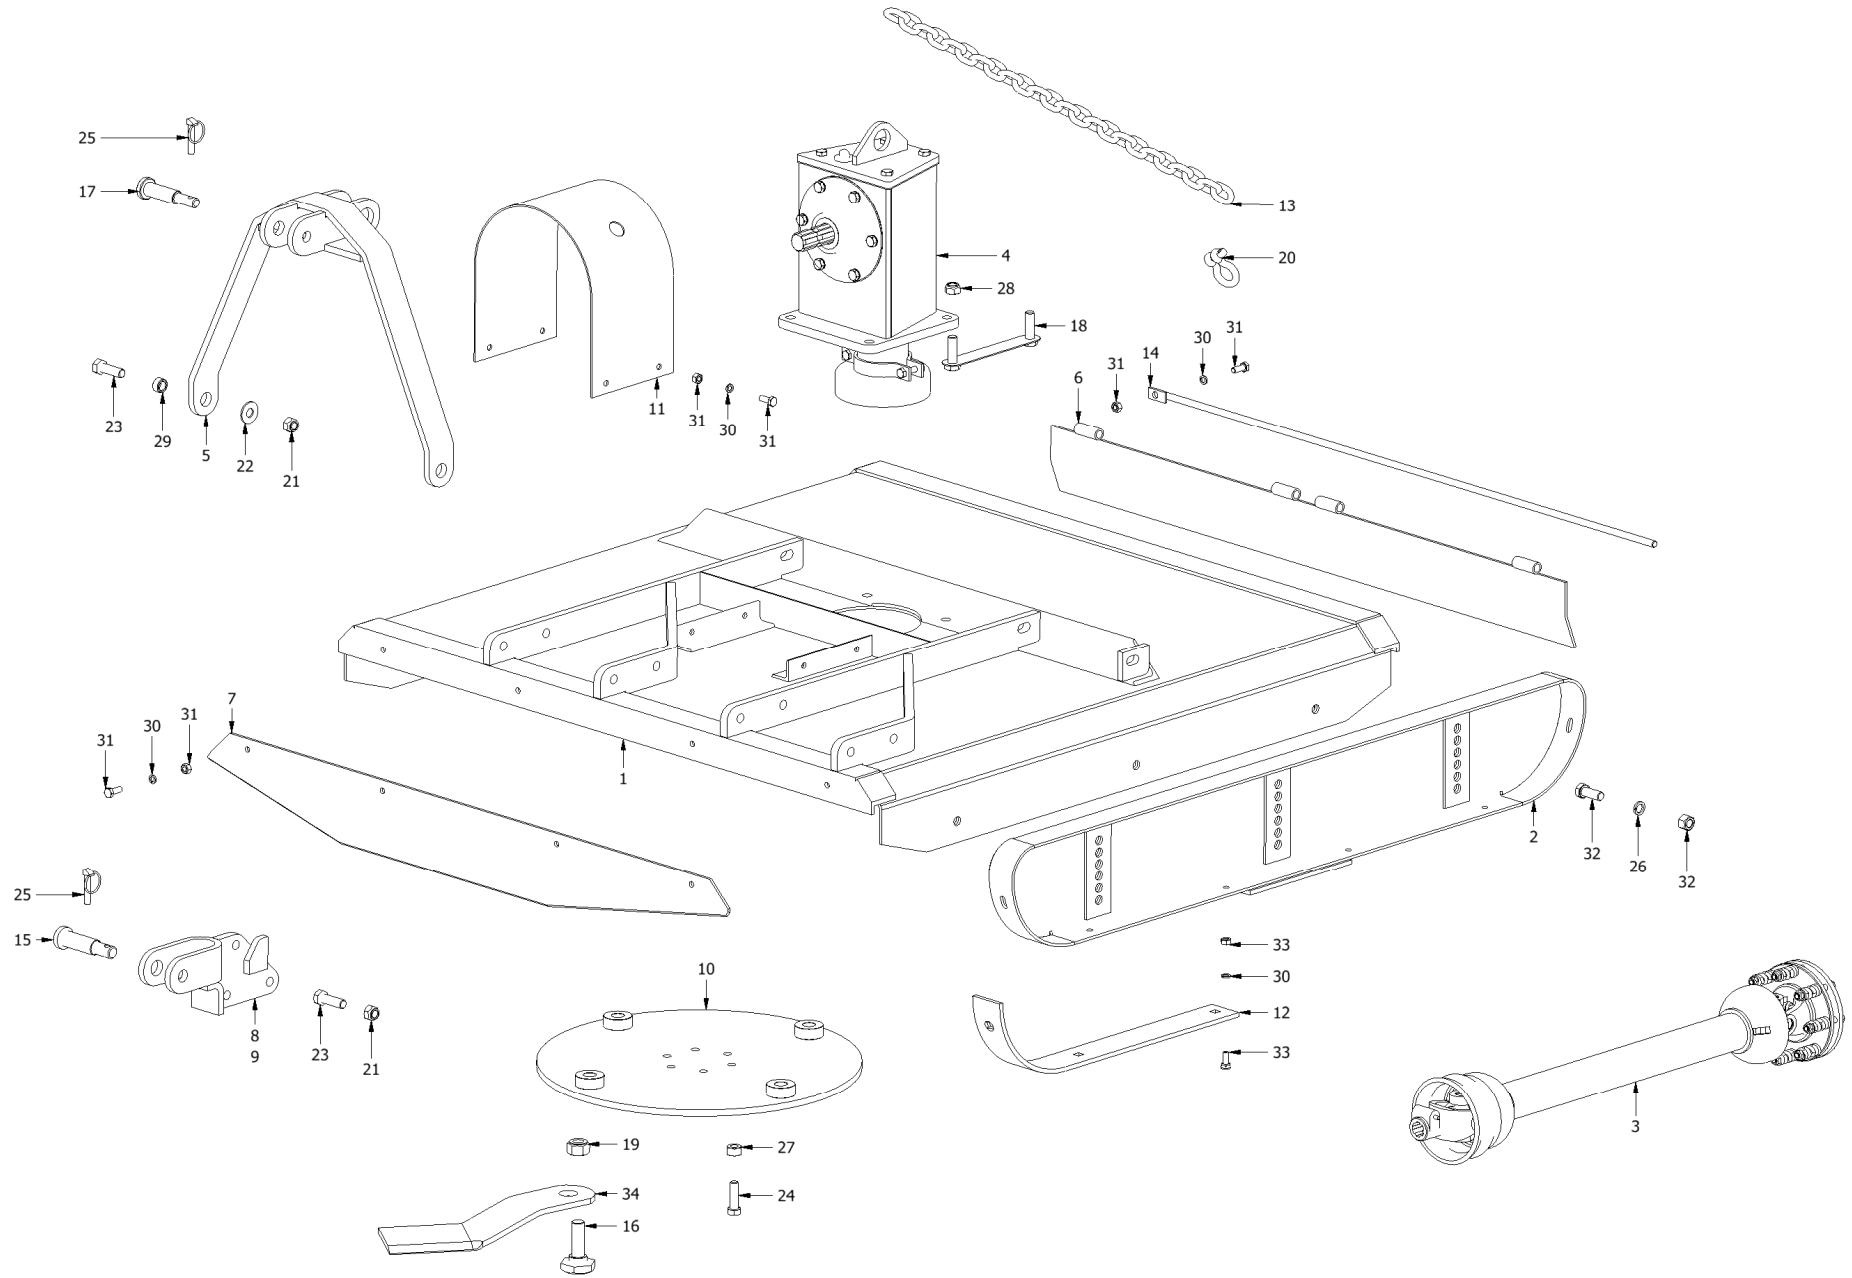

# F50-120 Slasher

**F50-120 Slasher  
A0027**

Item	Part No.	Description	Qty	Item	Part No.	Description	Qty
1	H0519	Deck Painted 1200	1	41	M3175	Decal PROUD TO BE SOUTH AFRICAN	1
2	H0402	Side Panel	2	42	M3169	Decal Bird FALCON Small	2
3	T400760CE112F12	PTO shaft T40 760 112 F12	1	43	M3170	Decal VERY IMPORTANT BEFORE USING.....	1
4	H1300	Gearbox F50	1	44	M3171	Decal Baie Belangrik Alvorens U Die	1
5	H0601	Top mast	1	45	M3174	Decal IMPORTANT WHEN LOADING.....	1
6	H0212	Flap Rear 1.2m	1	46	M3178	Decal Blade/Lem	1
7	H0252	Skirt 1.2m	1	47	M3187	Decal ATTENTION If your tractor is ....	1
8	H0655	Clevis Right + stop	1				
9	H0654	Clevis Left	1				
10	H1122	Blade disk 1.2m	1				
11	H0702	PTO guard	1				
12	H0420	Skid runner 8x65x645	4				
13	R0609	Chain GR5 9mm 2t	1				
14	H0101	Rod Flap 1.2m	1				
15	H0645	Pin Bottom Link Cat2	2				
16	M52275	Blade bolt M22-12.9 Special	4				
17	H0633	Pin Top link Cat 1/2	1				
18	H5357	Ganged bolts M16Fx55	2				
19	M62222	Nut Nyloc M22	4				
20	M0622	Shackle 7/16in 1.5T	2				
21	M61616	Nut Nyloc M16	6				
22	M81603	Washer M16x40x3	2				
23	M41650	Bolt M16x50 HT	6				
24	M41450	Bolt M14x50 HT	6				
25	FLP11	Lynchpin 11mm	3				
26	M91604	Washer Spring M16	6				
27	M31410	Nut M14 HT Galv	6				
28	M61616F	Nut Nyloc M16F Galv	4				
29	H71613	Bush 16.5x25x13	2				
30	M91002	Washer Spring M10	21				
31	M11025	Bolt + Nut M10x25 HT	18				
32	M11640	Bolt + Nut M16x40 HT	12				
33	M21030	Plough bolt+nut M10x30HT	24				
34	H1812	BLADE BANANA 10x90x(375)-32.5	4				
35	M3003	Serial plate Metal FALCON	1				
36	M3141	Decal F50/120 Slasher	1				
37	M3117	Decal WARRANTY 2+3 WAARBORG.....	1				
38	M3168	Decal Bird FALCON Large	1				
39	M3172	Decal DANGER STAY AWAY - ROTATING.....	1				
40	M3173	Decal Lifting hook	1				