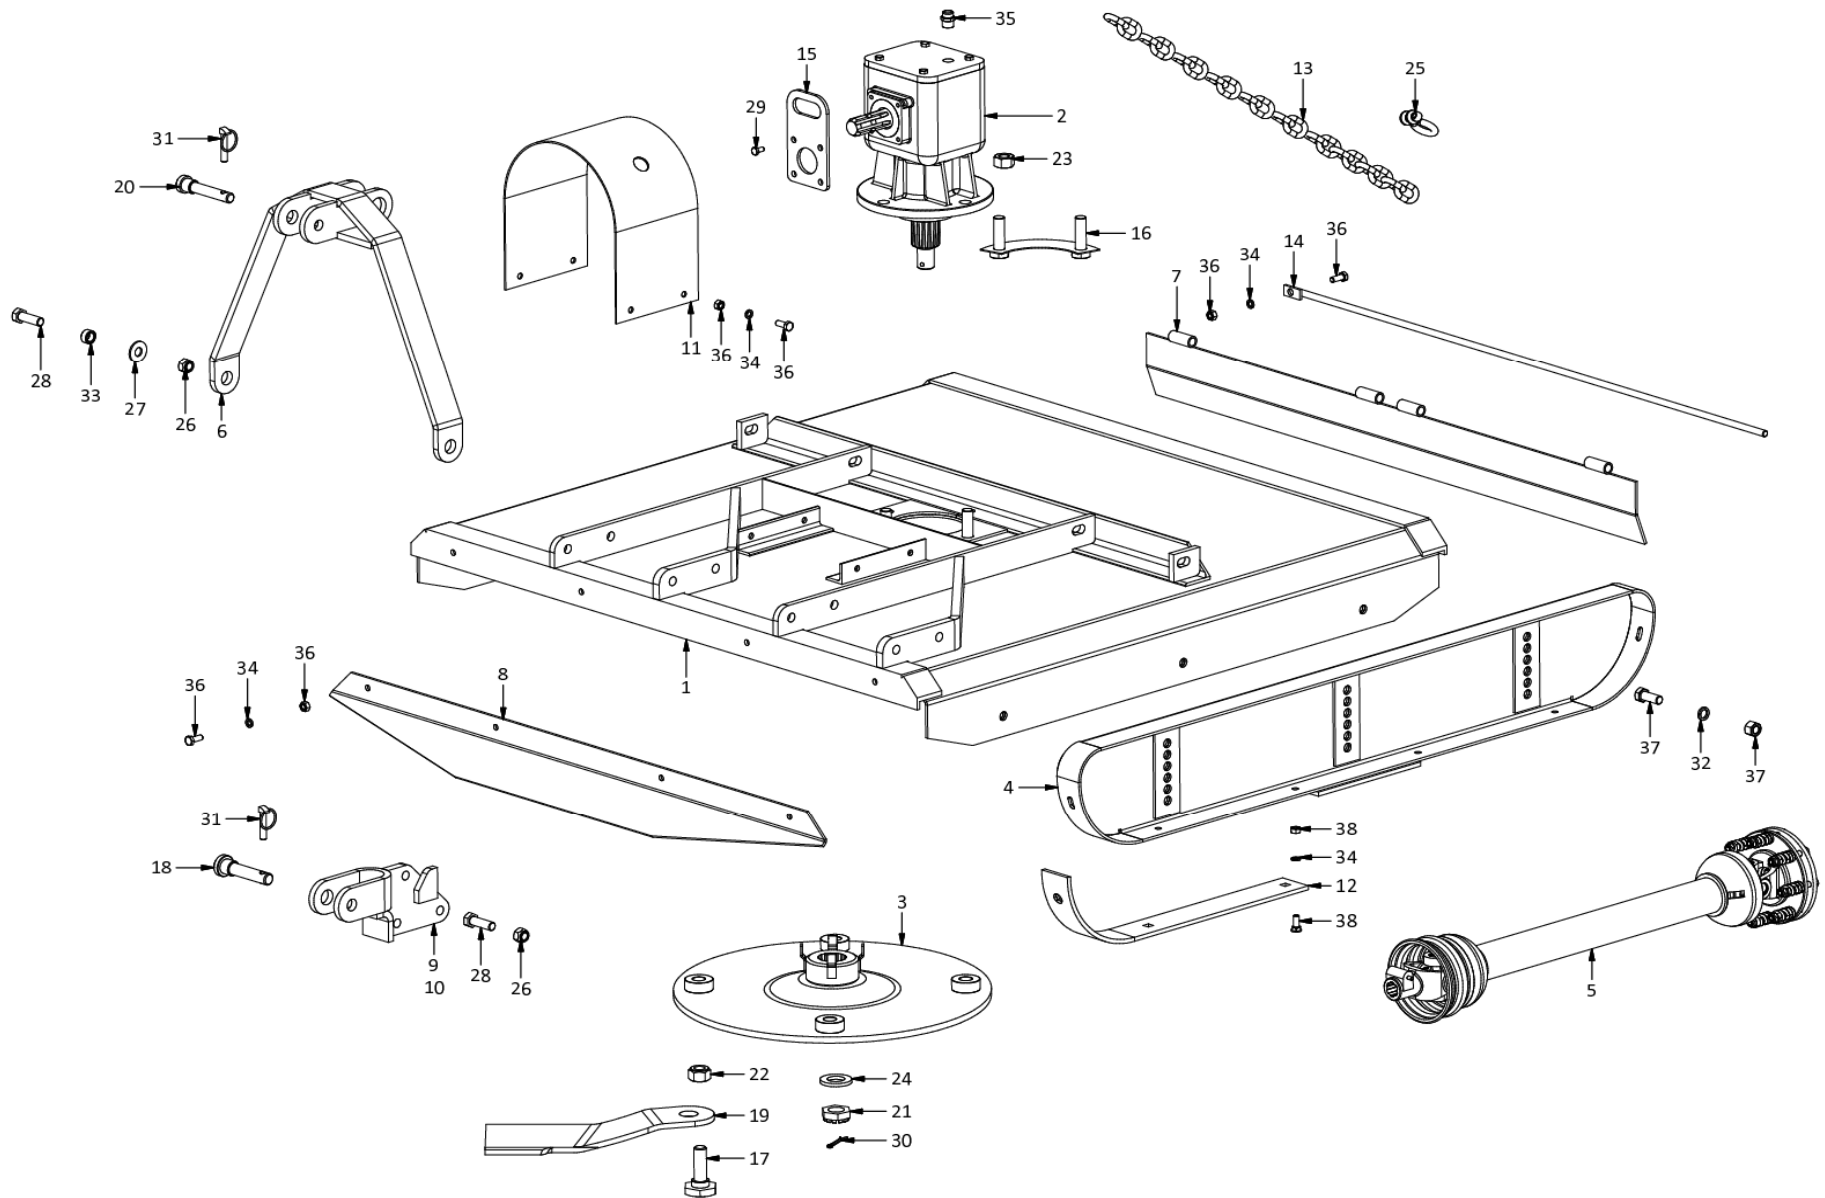

F40-120 Slasher  
A0011

**F40-120 Slasher  
A0011**

Item	Part No.	Description	Qty	Item	Part No.	Description	Qty
1	H0510	Deck Painted 1200	1	41	M3171	Decal Baie Belangrik Alvorens U Die	1
2	M1203	Gearbox F40	1	42	M3168	Decal Bird FALCON Large	1
3	H1257	Disk 4-M22 PCD470	1	43	M3169	Decal Bird FALCON Small	2
4	H0402	Side panel	2	44	M3178	Decal Blade/Lem	1
5	T400760CE112F12	PTO shaft T40 760 112 F12	1	45	M3172	Decal DANGER STAY AWAY - ROTATING.....	1
6	H0601	Top mast Cat1/2	1	46	M3128	Decal F40/120 Slasher	1
7	H0212	Flap Rear 1200	1	47	M3174	Decal IMPORTANT WHEN LOADING.....	1
8	H0252	Skirt 1200	1	48	M3173	Decal Lifting hook	1
9	H0655	Clevis Right +stop	1	49	M3175	Decal PROUD TO BE SOUTH AFRICAN	1
10	H0654	Clevis Left	1	50	M3170	Decal VERY IMPORTANT BEFORE USING.....	1
11	H0702	PTO guard	1	51	M3116	Decal WARRANTY 2+2 WAARBORG.....	1
12	H0420	Skid runner 8x65	4				
13	R0609	Chain GR5 9.0	1				
14	H0101	Pin Hinge 1200	1				
15	M0626	Lifting bracket	1				
16	H1206	Ganged bolts 3/4UNFx2-1/2	2				
17	M52275	Blade bolt M22-10.9 Special	4				
18	H0644	Pin Btm link Cat1/2	2				
19	H1812	Blade Banana 10x90x(375)-32.5	4				
20	H0630	Pin Top link Cat1/2	1				
21	0.140.7102.00	Nut Slotted M30x2	1				
22	M62222	Nut Nyloc M22	4				
23	M61919	Nut Nyloc 3/4UNF	4				
24	0.139.7101.00	Washer 31x56x6	1				
25	M0622	Shackle 7/16in 1.5T	2				
26	M61616	Nut Nyloc M16	6				
27	M81603	Washer M16x40x3	2				
28	M41650	Bolt M16x50HT	6				
29	M40815	Bolt M8x16HT	4				
30	M1416	Split pin B5x60	1				
31	FLP11	Lynchpin 11mm	3				
32	M91604	Washer Spring M16	6				
33	H71613	Bush 16x25x13	2				
34	M91002	Washer Spring M10	21				
35	LF14086700269	Plug Breather 1/2BSP	1				
36	M11025	Bolt+nut M10x25HT	18				
37	M11640	Bolt+nut M16x40HT	12				
38	M21030	Plough bolt+nut M10x30HT	24				
39	M3003	Serial plate	1				
40	M3187	Decal ATTENTION If your tractor is ....	1				