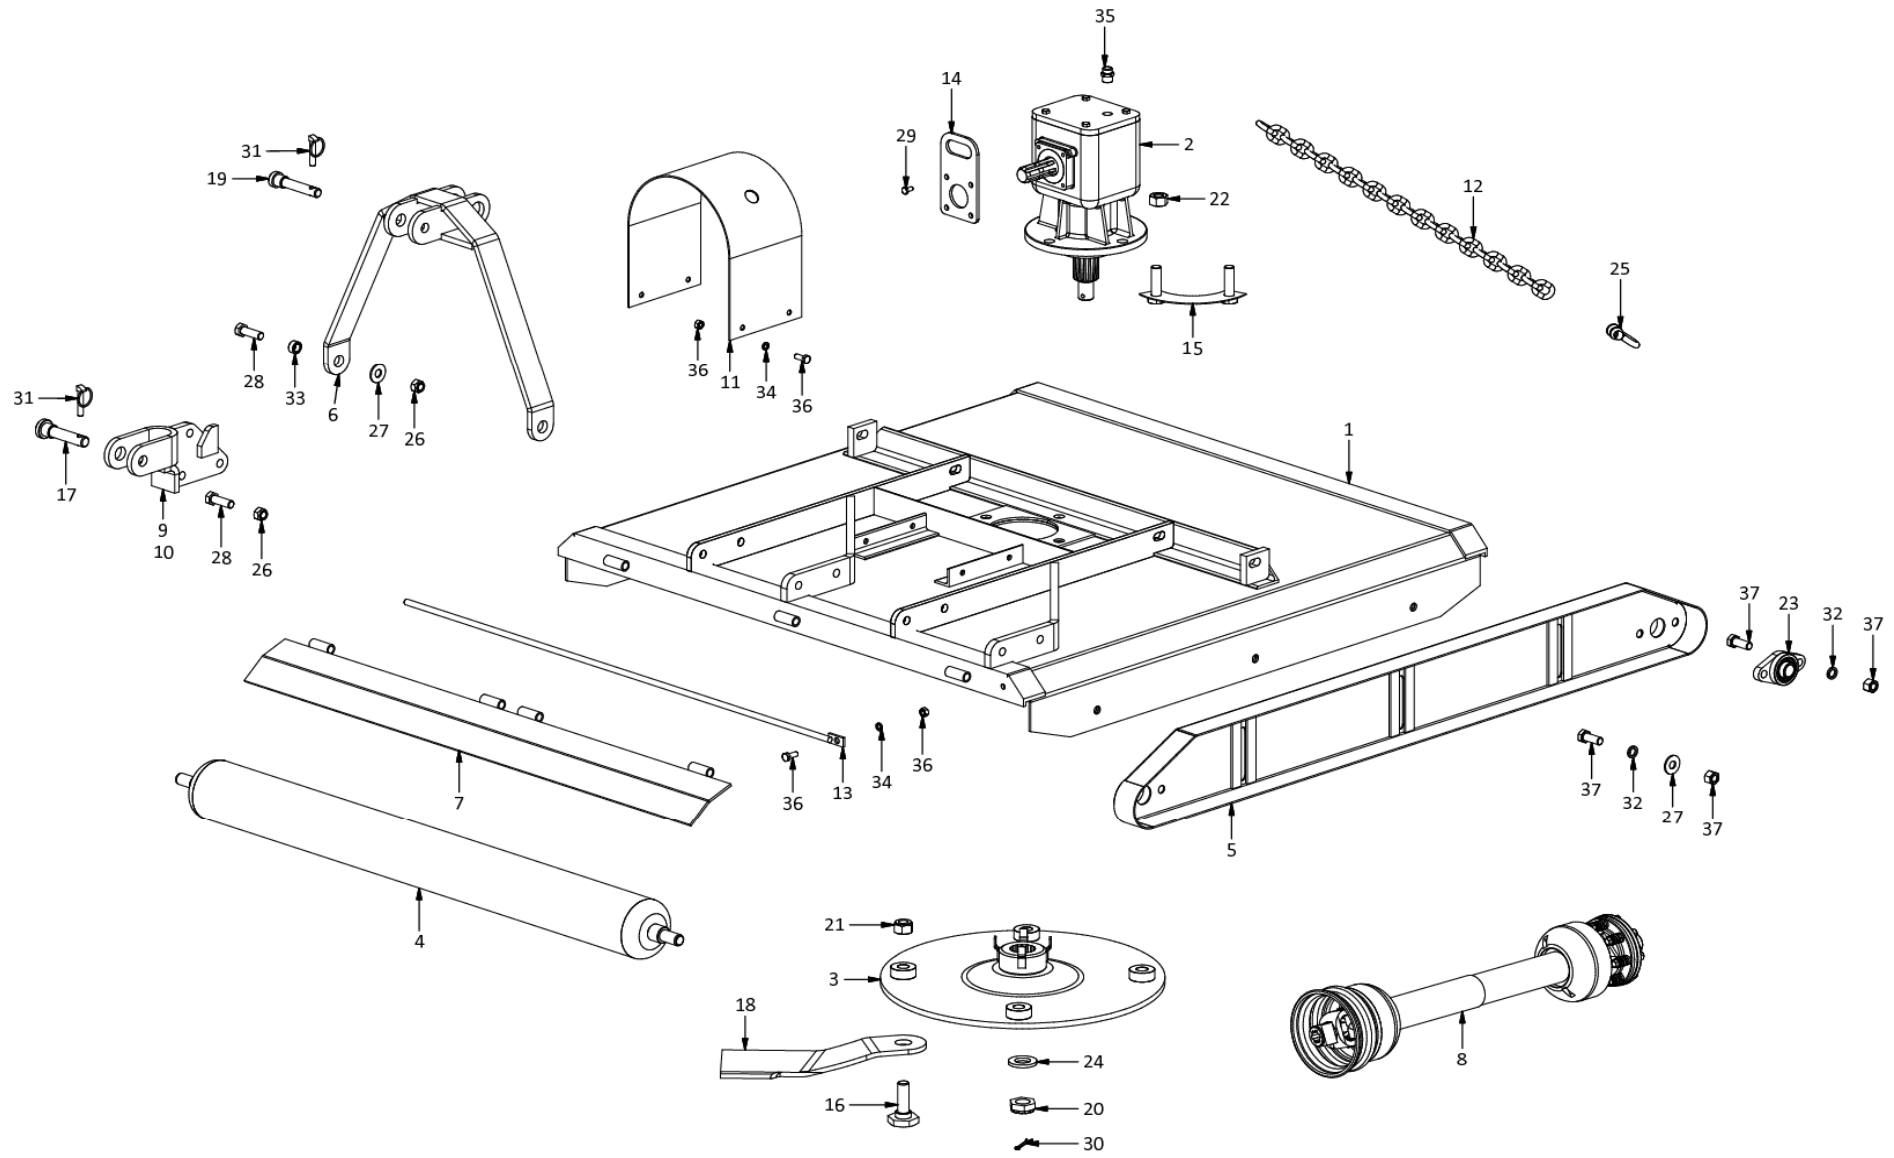

F40-120RM Rollermower
A0012

**F40-120RM Rollermower
A0012**

Item	Part No.	Description	Qty	Item	Part No.	Description	Qty
1	H0510R	Deck Painted 1200	1	41	M3168	Decal Bird FALCON Large	1
2	M1203	Gearbox F40	1	42	M3169	Decal Bird FALCON Small	2
3	H1257	Disk 4-M22 PCD470	1	43	M3178	Decal Blade/Lem	1
4	H0301	Roller 1200 D127.0	2	44	M3172	Decal DANGER STAY AWAY - ROTATING.....	1
5	H0408	Side panel	2	45	M3129	Decal F40/120R Rollermower	1
6	H0601	Top mast Cat1/2	1	46	M3174	Decal IMPORTANT WHEN LOADING.....	1
7	H0212	Flap Rear 1200	2	47	M3173	Decal Lifting hook	1
8	T400760CE112F12	PTO shaft T40 760 112 F12	1	48	M3175	Decal PROUD TO BE SOUTH AFRICAN	1
9	H0655	Clevis Right +stop	1	49	M3170	Decal VERY IMPORTANT BEFORE USING.....	1
10	H0654	Clevis Left	1	50	M3116	Decal WARRANTY 2+2 WAARBORG.....	1
11	H0702	PTO guard	1				
12	R0609	Chain GR5 9.0	1				
13	H0101	Pin Hinge 1200	2				
14	M0626	Lifting bracket	1				
15	H1206	Ganged bolts 3/4UNFx2-1/2	2				
16	M52275	Blade bolt M22-10.9 Special	4				
17	H0644	Pin Btm link Cat1/2	2				
18	H1812	Blade Banana 10x90x(375)-32.5	4				
19	H0630	Pin Top link Cat1/2	1				
20	0.140.7102.00	Nut Slotted M30x2	1				
21	M62222	Nut Nyloc M22	4				
22	M61919	Nut Nyloc 3/4UNF	4				
23	M0460	Bearing UCFL205	4				
24	0.139.7101.00	Washer 31x56x6	1				
25	M0622	Shackle 7/16in 1.5T	2				
26	M61616	Nut Nyloc M16	6				
27	M81603	Washer M16x40x3	8				
28	M41650	Bolt M16x50HT	6				
29	M40815	Bolt M8x16HT	4				
30	M1416	Split pin B5x60	1				
31	FLP11	Lynchpin 11mm	3				
32	M91604	Washer Spring M16	14				
33	H71613	Bush 16x25x13	2				
34	M91002	Washer Spring M10	6				
35	LF14086700269	Plug Breather 1/2BSP	1				
36	M11025	Bolt+nut M10x25HT	12				
37	M11640	Bolt+nut M16x40HT	28				
38	M3003	Serial plate	1				
39	M3187	Decal ATTENTION If your tractor is	1				
40	M3171	Decal Baie Belangrik Alvorens U Die	1				